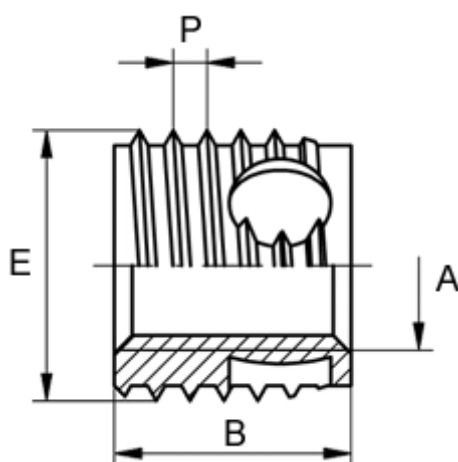

Article number: 12337000120800
Description: KLEE-coil 337 000 120.800
M12 Brass

Measures

Female thread A	= M12
Length B	= 12
Male thread E	= 16.0
Min hole depth blind hole	= 15
Thread pitch P	= 1.75
Type	= 337 000 120 ...